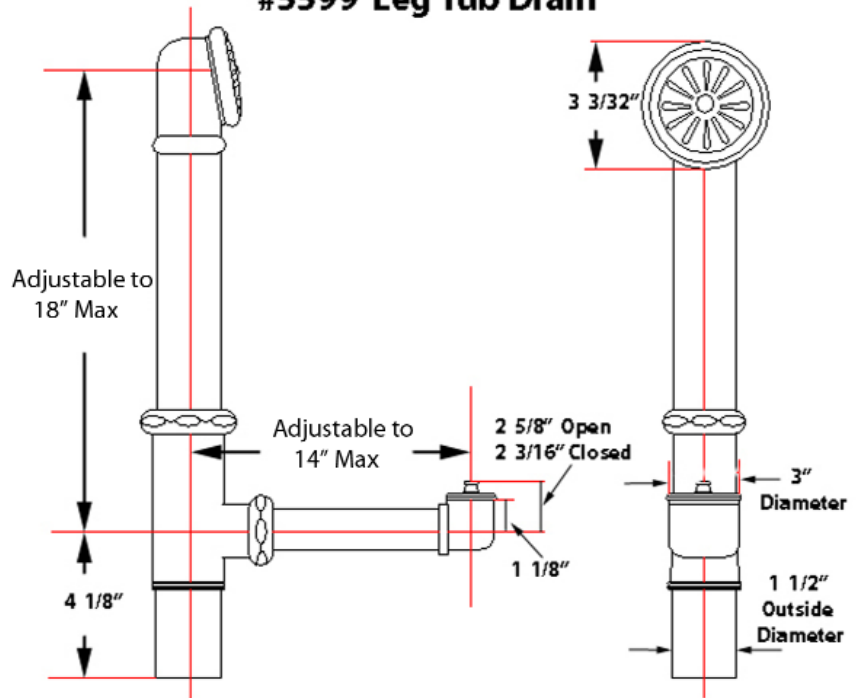

# LEG TUB DRAIN

Cat. No.  
5599

Escutcheon Height is 1 1/4"

## Features:

- ▶ Twist-and-Lift Stopper
- ▶ Includes Deep Escutcheon
- ▶ Available in 5 Finishes

## #5599 Leg Tub Drain

Dimensions and specifications subject to change without notice.